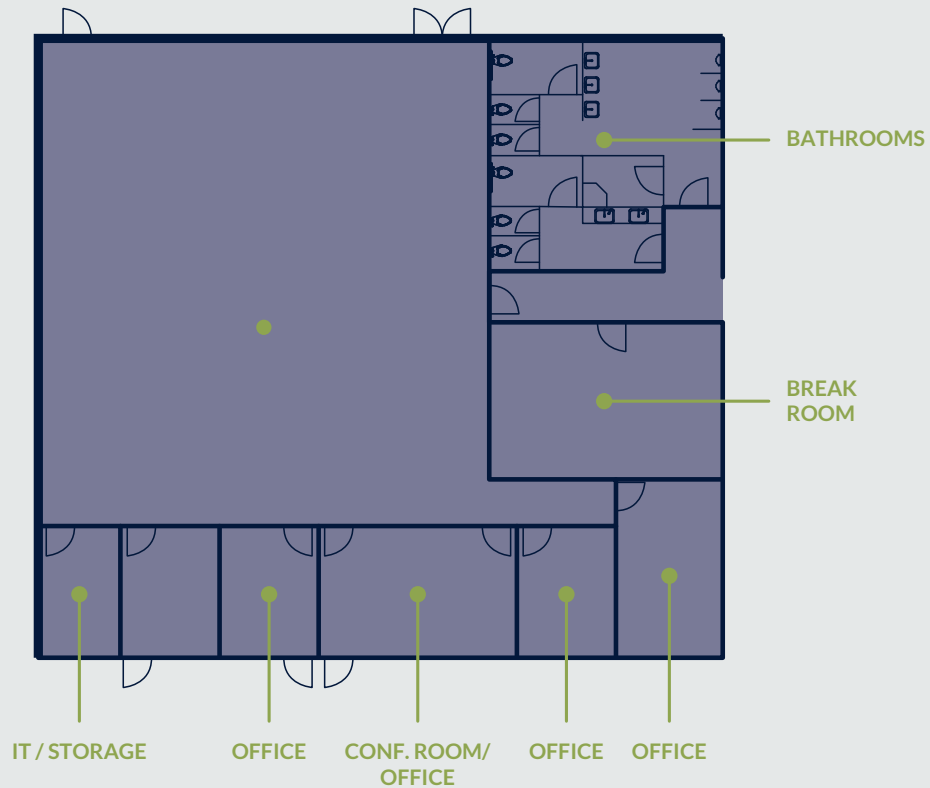

Suite K

- 57,642 SF
- 4,500 SF Office
- 24-26' Clear Height
- (4) Dock High Loading Doors
- (2) 10' x 10' Grade Level Loading Doors
- 12' x 12' Grade Level Door with Ramp
- Up to 1,000 Amps Available
- New LED Warehouse Lighting
- Flow-Through Access
- High Image, Class A Warehouse
- Available Now
- Contact Broker for Pricing

4000
RUFFIN ROAD

57,642 SF

Suite K Office

- New Office Space Improvements Underway
- Polished Concrete Floors with Carpet Tile in Private Offices
- New Dune Second Look Ceiling System
- New LED Lighting
- New Break Room Cabinetry with Solid Surface Counters

4000
RUFFIN ROAD

4,500 SF