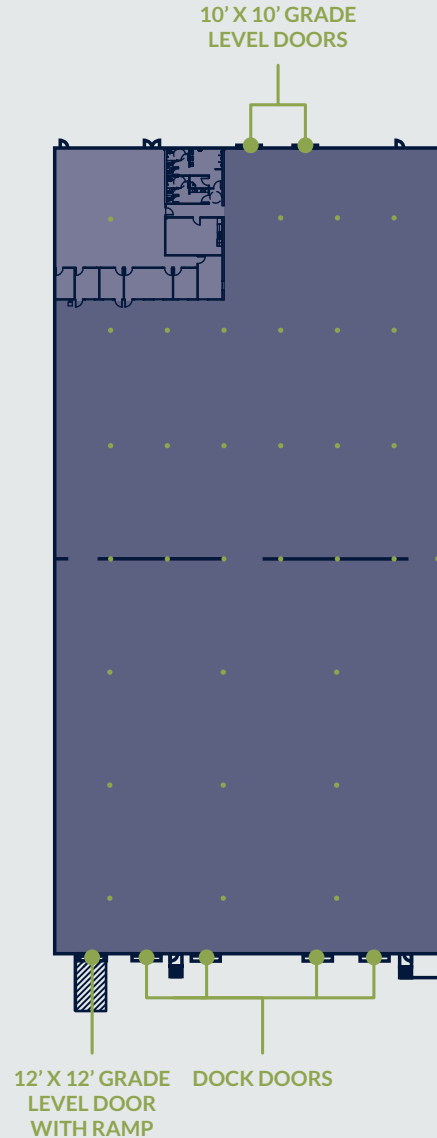

Suite K

- 57,642 SF
- 4,500 SF Office
- 24-26' Clear Height
- (4) Dock High Loading Doors
- (2) 10' x 10' Grade Level Loading Doors
- 12' x 12' Grade Level Door with Ramp
- Up to 1,000 Amps Available
- New LED Warehouse Lighting
- Flow-Through Access
- High Image, Class A Warehouse
- Available Now
- Contact Broker for Pricing

4000
RUFFIN ROAD

57,642 SF

Suite K Office

- New Office Space Improvements Underway
- Polished Concrete Floors with Carpet Tile in Private Offices
- New Dune Second Look Ceiling System
- New LED Lighting
- New Break Room Cabinetry with Solid Surface Counters

4000
RUFFIN ROAD

4,500 SF