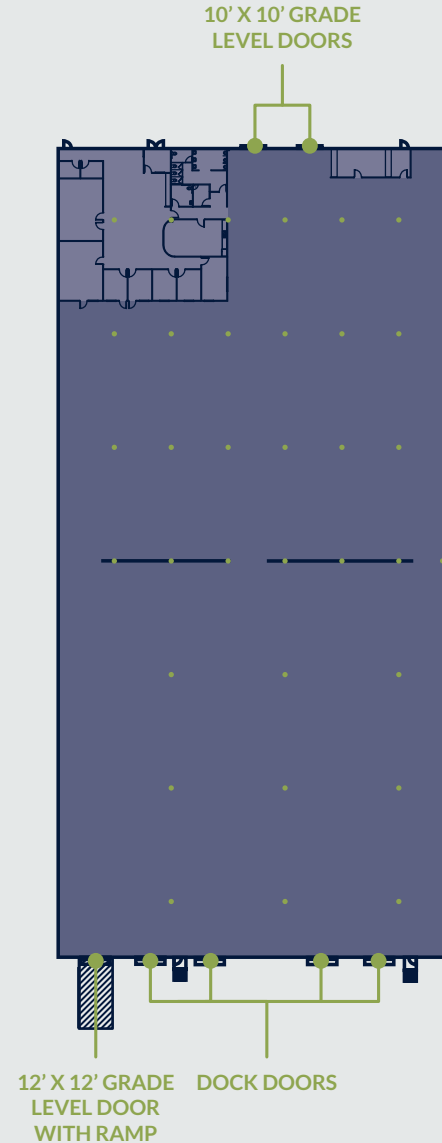

Suite K

- 57,642 SF
- 4,500 SF Office
- 24-26' Clear Height
- (4) Dock High Loading Doors
- (2) 10' x 10' Grade Level Loading Doors
- 12' x 12' Grade Level Door with Ramp

4000
RUFFIN ROAD

57,642 SF